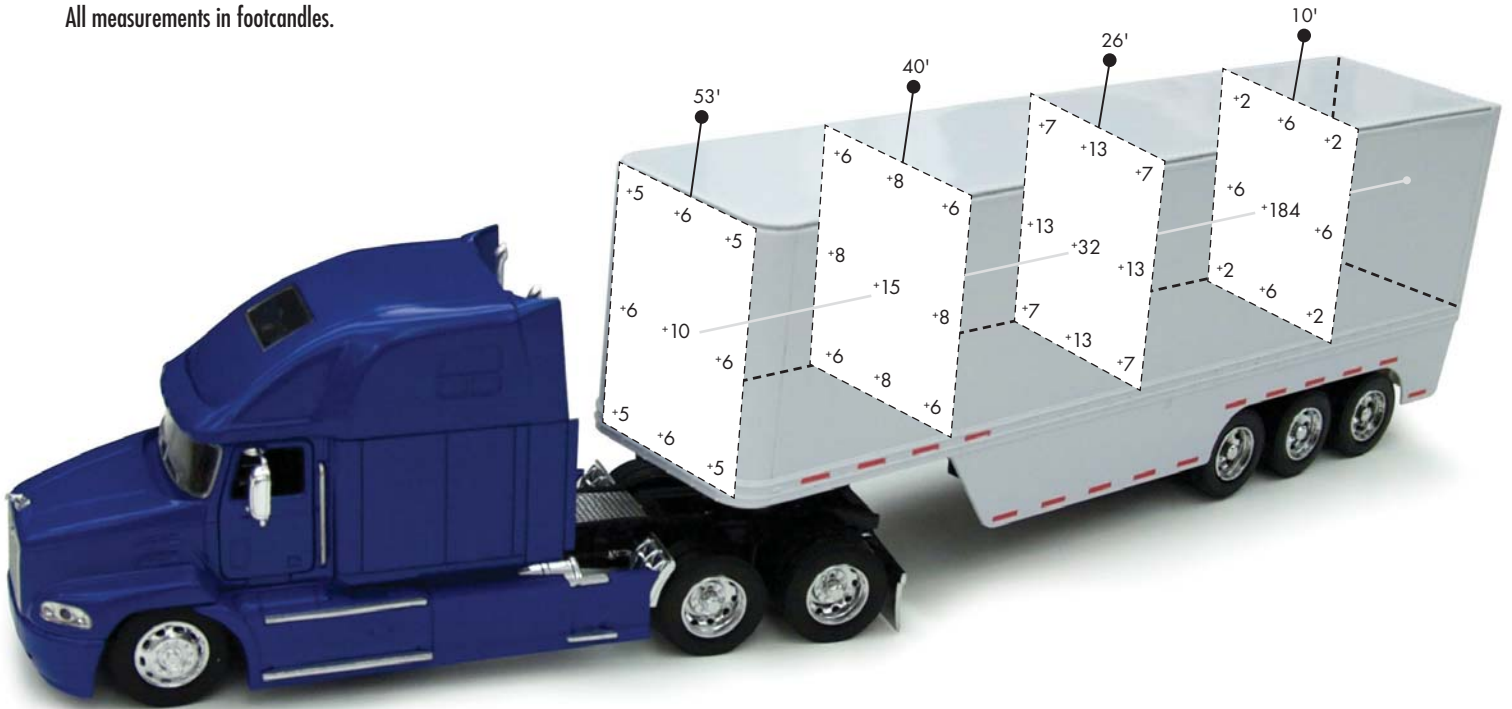

**Dimensions**

**1 YEAR**  
WARRANTY

**3 YEAR** LED & DRIVER  
WARRANTY

Photometrics

Data taken from IES File #14171  
All measurements in footcandles.

Photometrics

Candela Plot in Polar Coordinates

Docklight & Dockarm Combo Package