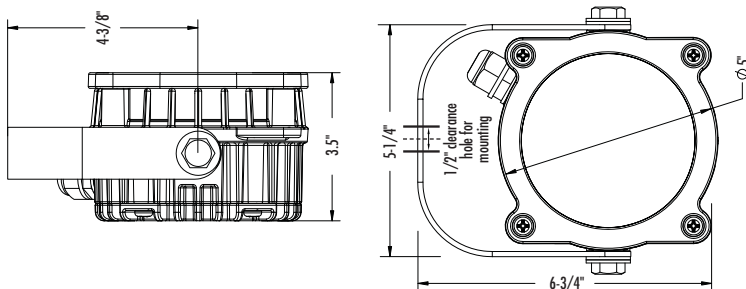

- Very uniform spot with an average of 6 FC at back of 53 foot trailer. (This exceeds IESNA Industry recommendation for loading docks).
- Only 16 watts! Uses 82% less energy than 90 watt PAR38 halogen
- Long Life: 50,000 hours
- Easy retrofit to existing dockarms
- Smaller profile and only 4.5 lbs.

**Dimensions**

**1 YEAR**  
WARRANTY

**3 YEAR** LED & DRIVER  
WARRANTY

Photometrics

Data taken from IES File #14171  
All measurements in footcandles.

Photometrics

Candela Plot in Polar Coordinates

Docklight & Dockarm Combo Package