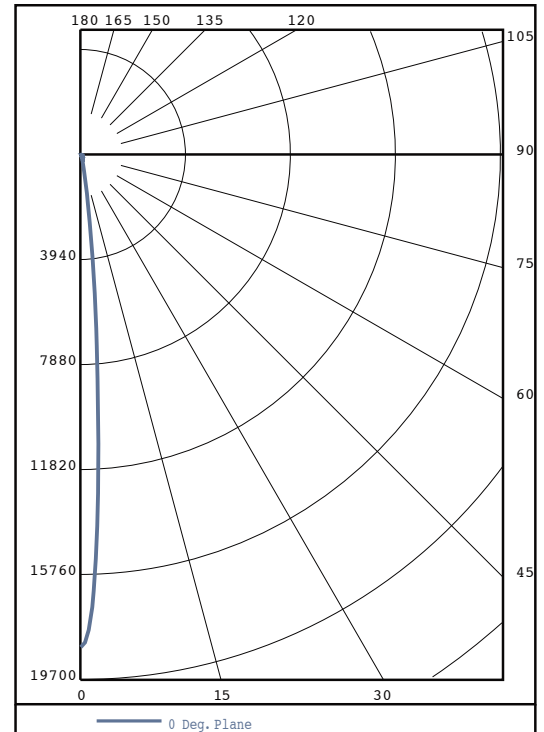

**Dimensions**

**1 YEAR**  
WARRANTY

**3 YEAR** LED & DRIVER  
WARRANTY

Photometrics

Data taken from IES File #14171  
All measurements in footcandles.

Photometrics

Candela Plot in Polar Coordinates

Docklight & Dockarm Combo Package