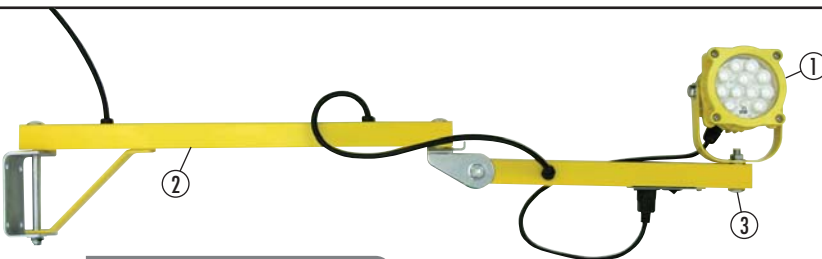

Docklight & Dockarm Combo Package

Part# LDL16WSYCOMBO In Formation

Included In Combo Package

1. LDL16WSY01   Standard 16W Docklight
2. LDA42   42" Dockarm with On/Off Switch
3. LDACC   Docklight Mounting Accessories

All components are delivered together in one complete package.