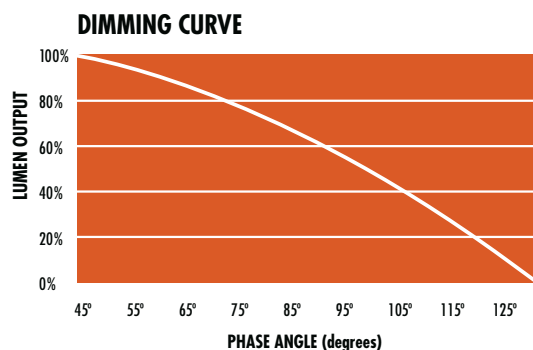

Item Number	Item Description	Lamp Watts	Incandescent Comparison (Watts)	Voltage	MOL/Height (Inches)	Diameter	Color	Lamp Finish	Lumens	Base Type	STK or SPC
LDT3WH30K	LED 3 Watt Decorative Torpedo, White (3000K)	2.6	15 - 25	120	4.2	1.25	White (3000K)	Clear	92	E26	STK
LDF3WH30K	LED 3 Watt Decorative Flame, White (3000K)	2.6	15 - 25	120	4.7	1.25	White (3000K)	Clear	85	E26	STK
LDT3WH30KCC	LED 3 Watt Decorative Torpedo, Crystal Cut, White (3000K)	2.6	15-25	120	4.2	1.25	White (3000K)	Crystal Cut	85	E26	STK
LDG163WH30K	LED 3 Watt G16.5 Globe, White (3000K)	2.6	15-25	120	2.8	2.0	White (3000K)	Clear	85	E26	STK
LDA153WH30K	LED 3 Watt Decorative A-Lamp, White (3000K)	2.6	15-25	120	4.2	2.0	White (3000K)	Clear	85	E26	STK

Dimmable LED Deco Lamps

3 YEAR WARRANTY

These Lamps aren't just energy-efficient, They're Brilliant!

These brilliantly engineered and designed lamps feature our exclusive omnidirectional LED design arrangement, which actually mimics the look of a traditional incandescent deco lamp. They look great and work even better.

- Accent and decorative lighting
- Chandeliers
- Ceiling Fans
- Indoor / Outdoor fixtures

OPTIMAL DIMMING WITH THREE OR MORE LAMPS.

Dimmable from 100% to 0.

These new LED Deco lamps also feature an industry exclusive – Full-Dimmability; and are perfect for applications such as chandeliers and decorative wall fixtures. They dim smoothly, all the way from 100% to 0%, without annoying flicker.