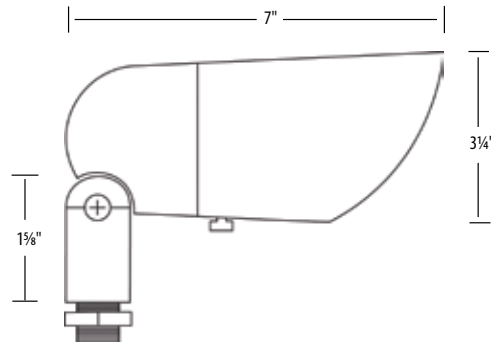

Available Lamp Options

Watt	Base	Product Number	Product Code	Description	Volts	Lumens	CBCP	Average Life	Beam Spread
ProLED® MR16 40,000 Hours - Save Up-to 82% in Energy Cost									
5 Watt	GU5.3	80672	MR16/M5WW25/LED	Warm White w/3 LED chips	10-25	190	475	40000	25°
		80611	MR16/M5WW40/LED	Warm White w/3 LED chips	10-25	190	320	40000	40°
6 Watt	GU5.3	80689	MR16/5M6WW25/LED	Warm White w/5 LED chips	10-25	310	630	40000	25°
		80657	MR16/5M6WW40/LED	Warm White w/5 LED chips	10-25	310	500	40000	40°
HaloXen® MR16 5,000 Hours - Reduced Wattage for Energy Savings									
16 Watt	GU5.3	70752	MR16FL20/L/16HX	Flood w/Lens	12	-	650	5000	36°
		70755	MR16WFL20/L/16HX	Wide Flood w/Lens	12	-	400	5000	60°
26 Watt	GU5.3	70756	MR16FL35/L/26HX	Flood w/Lens	12	-	1250	5000	36°
		70759	MR16WFL35/L/26HX	Wide Flood w/Lens	12	-	800	5000	60°
37 Watt	GU5.3	70736	MR16FL50/L/37HX	Flood w/Lens	12	-	2200	5000	36°
		70739	MR16WFL50/L/37HX	Wide Flood w/Lens	12	-	1100	5000	60°
HaloXen® MR16 10,000 Hours - Long Life									
20 Watt	GU5.3	107526	MR16BAB/L/HX	Flood w/Lens	12	-	700	10000	38°
		107942	MR16WFL20/L/HX	Wide Flood w/Lens	12	-	400	10000	60°
35 Watt	GU5.3	107518	MR16FMW/L/HX	Flood w/Lens	12	-	1250	10000	38°
		70720	MR16WFL35/L/HX	Wide Flood w/Lens	12	-	750	10000	60°
50 Watt	GU5.3	107514	MR16EXN/L/HX	Flood w/Lens	12	-	1700	10000	38°
SureColor™ MR16 5,000 Hours - Titanium Coated Dichroic Reflector									
20 Watt	GU5.3	107121	MR16BAB/L/SC	Flood w/Lens	12	-	700	5000	38°
		107400	MR16WFL20/L/SC	Wide Flood w/Lens	12	-	450	5000	60°
35 Watt	GU5.3	107139	MR16FMW/L/SC	Flood w/Lens	12	-	1500	5000	38°
		107430	MR16WFL35/L/SC	Wide Flood w/Lens	12	-	800	5000	60°
50 Watt	GU5.3	107124	MR16EXN/SC	Flood	12	-	2000	5000	38°
Prism® MR16 5,000 Hours - Aluminum Reflector Consistent Color Throughout Lamp Life									
20 Watt	GU5.3	70700	MR16BAB/L/AL	Flood w/ Lens	12	-	650	5000	36°
		70702	MR16WFL20/L/AL	Wide Flood w/ Lens	12	-	400	5000	60°
35 Watt	GU5.3	70704	MR16FMW/L/AL	Flood w/Lens	12	-	1300	5000	36°
		70706	MR16WFL35/L/AL	Wide Flood w/Lens	12	-	700	5000	60°
50 Watt	GU5.3	70708	MR16EXN/L/AL	Flood w/Lens	12	-	1900	5000	36°

These are recommended options. Refer to Halco Lighting Technologies' lamp catalog for additional options.