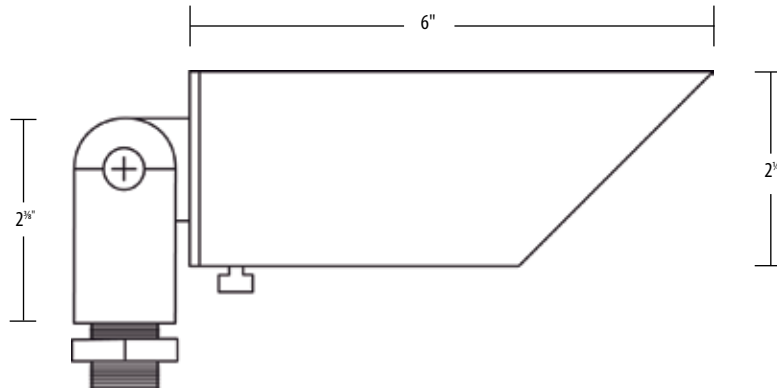

Available Lamp Options

Watt	Base	Product Number	Product Code	Description	Volts	Lumens	CBCP	Average Life	Beam Spread
ProLED® MR16 40,000 Hours - Save Up-to 82% in Energy Cost									
5 Watt	GU5.3	80672	MR16/M5WW25/LED	Warm White w/3 LED chips	10-25	190	475	40000	25°
		80611	MR16/M5WW40/LED	Warm White w/3 LED chips	10-25	190	320	40000	40°
6 Watt	GU5.3	80689	MR16/5M6WW25/LED	Warm White w/5 LED chips	10-25	310	630	40000	25°
		80657	MR16/5M6WW40/LED	Warm White w/5 LED chips	10-25	310	500	40000	40°
HaloXen® MR16 5,000 Hours - Reduced Wattage for Energy Savings									
16 Watt	GU5.3	70752	MR16FL20/L/16HX	Flood w/Lens	12	-	650	5000	36°
		70755	MR16WFL20/L/16HX	Wide Flood w/Lens	12	-	400	5000	60°
26 Watt	GU5.3	70756	MR16FL35/L/26HX	Flood w/Lens	12	-	1250	5000	36°
		70759	MR16WFL35/L/26HX	Wide Flood w/Lens	12	-	800	5000	60°
37 Watt	GU5.3	70736	MR16FL50/L/37HX	Flood w/Lens	12	-	2200	5000	36°
		70739	MR16WFL50/L/37HX	Wide Flood w/Lens	12	-	1100	5000	60°
HaloXen® MR16 10,000 Hours - Long Life									
20 Watt	GU5.3	107526	MR16BAB/L/HX	Flood w/Lens	12	-	700	10000	38°
		107942	MR16WFL20/L/HX	Wide Flood w/Lens	12	-	400	10000	60°
35 Watt	GU5.3	107518	MR16FMW/L/HX	Flood w/Lens	12	-	1250	10000	38°
		70720	MR16WFL35/L/HX	Wide Flood w/Lens	12	-	750	10000	60°
50 Watt	GU5.3	107514	MR16EXN/L/HX	Flood w/Lens	12	-	1700	10000	38°
SureColor™ MR16 5,000 Hours - Titanium Coated Dichroic Reflector									
20 Watt	GU5.3	107121	MR16BAB/L/SC	Flood w/Lens	12	-	700	5000	38°
		107400	MR16WFL20/L/SC	Wide Flood w/Lens	12	-	450	5000	60°
35 Watt	GU5.3	107139	MR16FMW/L/SC	Flood w/Lens	12	-	1500	5000	38°
		107430	MR16WFL35/L/SC	Wide Flood w/Lens	12	-	800	5000	60°
50 Watt	GU5.3	107124	MR16EXN/SC	Flood	12	-	2000	5000	38°
Prism® MR16 5,000 Hours - Aluminum Reflector Consistent Color Throughout Lamp Life									
20 Watt	GU5.3	70700	MR16BAB/L/AL	Flood w/ Lens	12	-	650	5000	36°
		70702	MR16WFL20/L/AL	Wide Flood w/ Lens	12	-	400	5000	60°
35 Watt	GU5.3	70704	MR16FMW/L/AL	Flood w/Lens	12	-	1300	5000	36°
		70706	MR16WFL35/L/AL	Wide Flood w/Lens	12	-	700	5000	60°
50 Watt	GU5.3	70708	MR16EXN/L/AL	Flood w/Lens	12	-	1900	5000	36°

These are recommended options. Refer to Halco Lighting Technologies' lamp catalog for additional options.