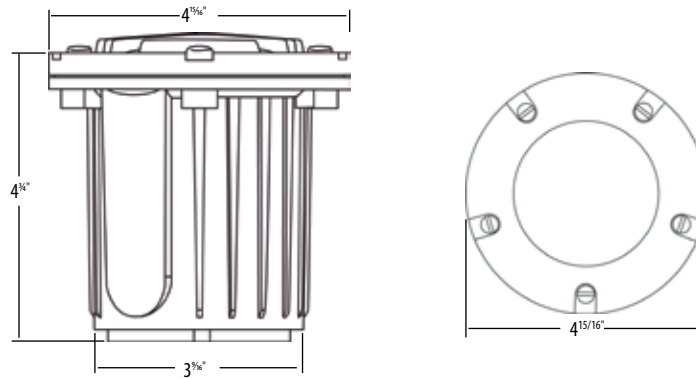

Available Lamp Options

Watt	Base	Product Number	Product Code	Description	Volts	Lumens	CBCP	Average Life	Beam Spread
ProLED® MR16 40,000 Hours - Save Up-to 82% in Energy Cost									
5 Watt	GU5.3	80672	MR16/M5WW25/LED	Warm White w/3 LED chips	10-25	190	475	40000	25°
		80611	MR16/M5WW40/LED	Warm White w/3 LED chips	10-25	190	320	40000	40°
6 Watt	GU5.3	80689	MR16/5M6WW25/LED	Warm White w/5 LED chips	10-25	310	630	40000	25°
		80657	MR16/5M6WW40/LED	Warm White w/5 LED chips	10-25	310	500	40000	40°
HaloXen® MR16 5,000 Hours - Reduced Wattage for Energy Savings									
16 Watt	GU5.3	70752	MR16FL20/L/16HX	Flood w/Lens	12	-	650	5000	36°
		70755	MR16WFL20/L/16HX	Wide Flood w/Lens	12	-	400	5000	60°
26 Watt	GU5.3	70756	MR16FL35/L/26HX	Flood w/Lens	12	-	1250	5000	36°
		70759	MR16WFL35/L/26HX	Wide Flood w/Lens	12	-	800	5000	60°
37 Watt	GU5.3	70736	MR16FL50/L/37HX	Flood w/Lens	12	-	2200	5000	36°
		70739	MR16WFL50/L/37HX	Wide Flood w/Lens	12	-	1100	5000	60°
57 Watt	GU5.3	70760	MR16FL75/L/57HX	Flood w/Lens	12	-	2400	5000	36°
HaloXen® MR16 10,000 Hours - Long Life									
20 Watt	GU5.3	107526	MR16BAB/L/HX	Flood w/Lens	12	-	700	10000	38°
		107942	MR16WFL20/L/HX	Wide Flood w/Lens	12	-	400	10000	60°
35 Watt	GU5.3	107518	MR16FMW/L/HX	Flood w/Lens	12	-	1250	10000	38°
		70720	MR16WFL35/L/HX	Wide Flood w/Lens	12	-	750	10000	60°
50 Watt	GU5.3	107514	MR16EXN/L/HX	Flood w/Lens	12	-	1700	10000	38°
SureColor™ MR16 5,000 Hours - Titanium Coated Dichroic Reflector									
20 Watt	GU5.3	107121	MR16BAB/L/SC	Flood w/Lens	12	-	700	5000	38°
		107400	MR16WFL20/L/SC	Wide Flood w/Lens	12	-	450	5000	60°
35 Watt	GU5.3	107139	MR16FMW/L/SC	Flood w/Lens	12	-	1500	5000	38°
		107430	MR16WFL35/L/SC	Wide Flood w/Lens	12	-	800	5000	60°
50 Watt	GU5.3	107125	MR16EXN/L/SC	Flood w/Lens	12	-	2000	5000	38°
Prism® MR16 5,000 Hours - Aluminum Reflector Consistent Color Throughout Lamp Life									
20 Watt	GU5.3	70700	MR16BAB/L/AL	Flood w/ Lens	12	-	650	5000	36°
		70702	MR16WFL20/L/AL	Wide Flood w/ Lens	12	-	400	5000	60°
35 Watt	GU5.3	70704	MR16FMW/L/AL	Flood w/Lens	12	-	1300	5000	36°
		70706	MR16WFL35/L/AL	Wide Flood w/Lens	12	-	700	5000	60°
50 Watt	GU5.3	70708	MR16EXN/L/AL	Flood w/Lens	12	-	1900	5000	36°

These are recommended options. Refer to Halco Lighting Technologies' lamp catalog for additional options.