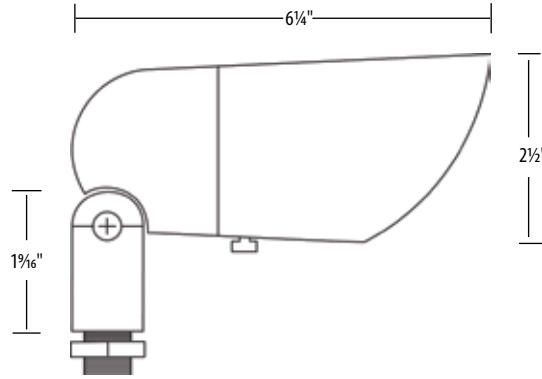

Available Lamp Options

Watt	Base	Product Number	Product Code	Description	Volts	Lumens	CBCP	Average Life	Beam Spread
ProLED® MR16 40,000 Hours - Save Up-to 82% in Energy Cost									
5 Watt	GU5.3	80672	MR16/M5WW25/LED	Warm White w/3 LED chips	10-25	190	475	40000	25°
		80611	MR16/M5WW40/LED	Warm White w/3 LED chips	10-25	190	320	40000	40°
6 Watt	GU5.3	80689	MR16/5M6WW25/LED	Warm White w/5 LED chips	10-25	310	630	40000	25°
		80657	MR16/5M6WW40/LED	Warm White w/5 LED chips	10-25	310	500	40000	40°
HaloXen® MR16 5,000 Hours - Reduced Wattage for Energy Savings									
16 Watt	GU5.3	70752	MR16FL20/L/16HX	Flood w/Lens	12	-	650	5000	36°
		70755	MR16WFL20/L/16HX	Wide Flood w/Lens	12	-	400	5000	60°
26 Watt	GU5.3	70756	MR16FL35/L/26HX	Flood w/Lens	12	-	1250	5000	36°
		70759	MR16WFL35/L/26HX	Wide Flood w/Lens	12	-	800	5000	60°
37 Watt	GU5.3	70736	MR16FL50/L/37HX	Flood w/Lens	12	-	2200	5000	36°
		70739	MR16WFL50/L/37HX	Wide Flood w/Lens	12	-	1100	5000	60°
HaloXen® MR16 10,000 Hours - Long Life									
20 Watt	GU5.3	107526	MR16BAB/L/HX	Flood w/Lens	12	-	700	10000	38°
		107942	MR16WFL20/L/HX	Wide Flood w/Lens	12	-	400	10000	60°
35 Watt	GU5.3	107518	MR16FMW/L/HX	Flood w/Lens	12	-	1250	10000	38°
		70720	MR16WFL35/L/HX	Wide Flood w/Lens	12	-	750	10000	60°
50 Watt	GU5.3	107514	MR16EXN/L/HX	Flood w/Lens	12	-	1700	10000	38°
SureColor™ MR16 5,000 Hours - Titanium Coated Dichroic Reflector									
20 Watt	GU5.3	107121	MR16BAB/L/SC	Flood w/Lens	12	-	700	5000	38°
		107400	MR16WFL20/L/SC	Wide Flood w/Lens	12	-	450	5000	60°
35 Watt	GU5.3	107139	MR16FMW/L/SC	Flood w/Lens	12	-	1500	5000	38°
		107430	MR16WFL35/L/SC	Wide Flood w/Lens	12	-	800	5000	60°
50 Watt	GU5.3	107124	MR16EXN/SC	Flood	12	-	2000	5000	38°
Prism® MR16 5,000 Hours - Aluminum Reflector Consistent Color Throughout Lamp Life									
20 Watt	GU5.3	70700	MR16BAB/L/AL	Flood w/ Lens	12	-	650	5000	36°
		70702	MR16WFL20/L/AL	Wide Flood w/ Lens	12	-	400	5000	60°
35 Watt	GU5.3	70704	MR16FMW/L/AL	Flood w/Lens	12	-	1300	5000	36°
		70706	MR16WFL35/L/AL	Wide Flood w/Lens	12	-	700	5000	60°
50 Watt	GU5.3	70708	MR16EXN/L/AL	Flood w/Lens	12	-	1900	5000	36°

These are recommended options. Refer to Halco Lighting Technologies' lamp catalog for additional options.