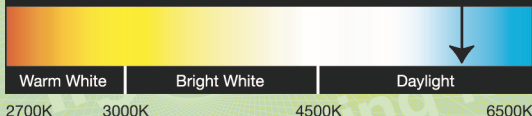

LED

lighting facts®

A Program of the U.S. DOE

Light Output (Lumens)	8962
Watts	99.84
Lumens per Watt (Efficacy)	89

Color Accuracy	82
Color Rendering Index (CRI)	

Light Color

Correlated Color Temperature (CCT)

5950 (Daylight)

Warranty**	Yes

All results, except LED Lumen Maintenance, are according to IESNA LM-79-2008: *Approved Method for the Electrical and Photometric Testing of Solid-State Lighting*. The U.S. Department of Energy (DOE) verifies product test data and results.

** See www.lightingfacts.com/products for details.

Registration Number: 64HS-BGWHKQ (7/13/2012)

Model Number: LED-8027-DL

Type: Other